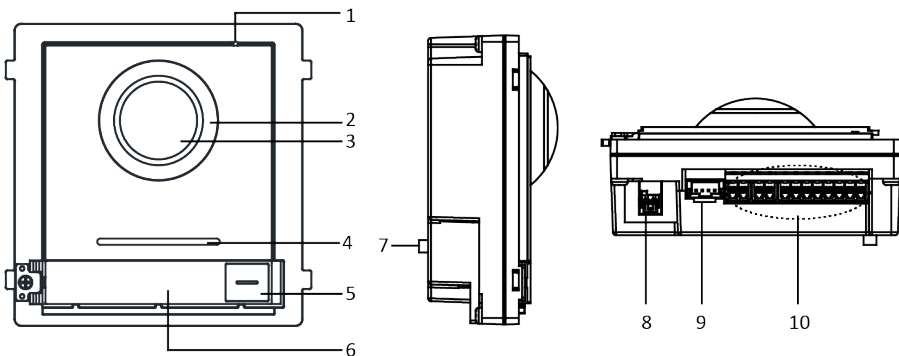

Specification

Model		DS-KD8003-IME2
System	Processor	Embedded microcontroller
	Operation mode	One touch key

Model		DS-KD8003-IME2
	Operation system	Embedded Linux operation system
Video	Input	2MP super definition camera
	Night shot	Support low light and IR light-supplement mode
	Backlight compensation	Support
	Digital noise reduction	Support
	Wide dynamic	Real wide dynamic
	Field angle	Horizontal 180°, vertical 96°
	Video compression standard	H.264
	Video code stream	Main stream: 1080p@30fps, 720p@30fps (configurable); sub stream: D1
	Video resolution	Main stream: 1920 × 1080, (720p configurable); sub stream: 720 × 480
	Motion detection	Support
	Flash-avoid frequency	50 Hz, 60 Hz
	Audio	Audio intercom
Audio input		Omnidirectional microphone
Audio output		Loudspeaker, 20 cm sound effect > 80db
Audio compression standard		G.711 U
Audio compression rate		64 Kbps
Audio quality		Noise suppression and echo cancellation
Network	Wired network interface	Two-wire transmission
	Protocol	TCP/IP, RTSP
Access control	Relay interface (main module)	2, NC + NO separately draw forth
Interface	RS-485	1 (inter-module connection)
	Alarm input	4
Tamper	Tamper	1
General	Protective level	IP 65
	Button	1
	Power input	24 VDC two-wire power supply (< 16 W) or 12 VDC independent power supply (< 20 W)
	Power output	12 VDC (only for power supply of submodule)
	Working temperature	-40 °C to 60 °C (-40 °F to 140 °F)
	Working humidity	10% to 95%
	Installation	Wall mounting

Typical Application

Available Model

DS-KD8003-IME2

Physical Interface

No.	Description	No.	Description
1	Microphone	6	Nametage
2	Low Illumination IR Supplement Light	7	TAMPER
3	Built-in Camera	8	Network Interface and Power Supply
4	Loudspeaker	9	Module-connecting Interface (output)
5	Call Button	10	Terminals